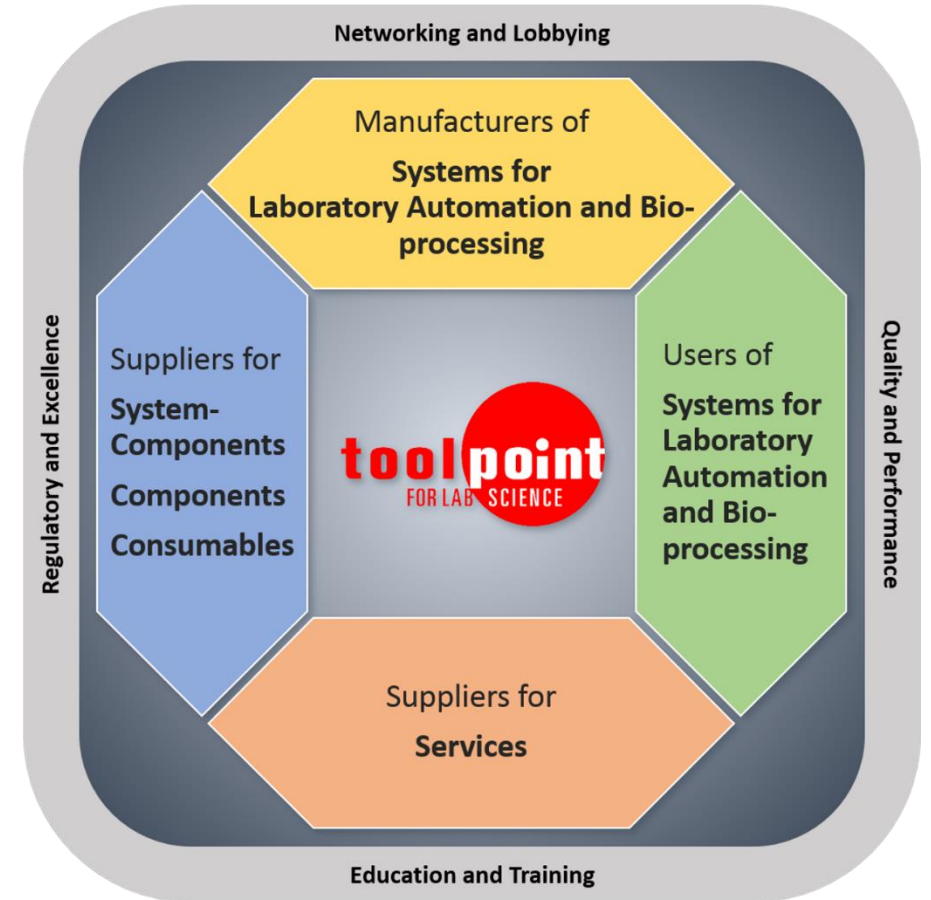

Partner:

Kanton Zürich
Volkswirtschaftsdirektion
Amt für Wirtschaft und Arbeit

SWISS EXECUTIVE CENTER
management is our business