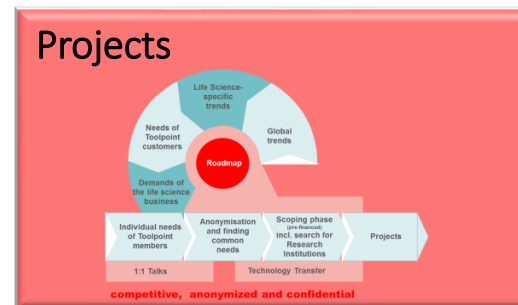

Our Services respect Coopetition and Trust