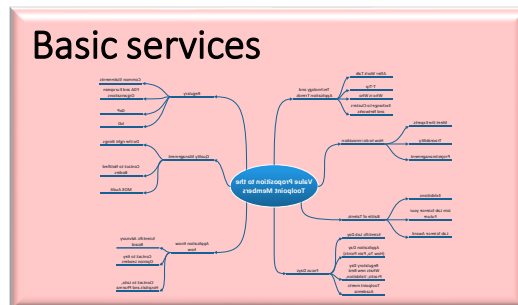

Our Services respect Coopetition and Trust